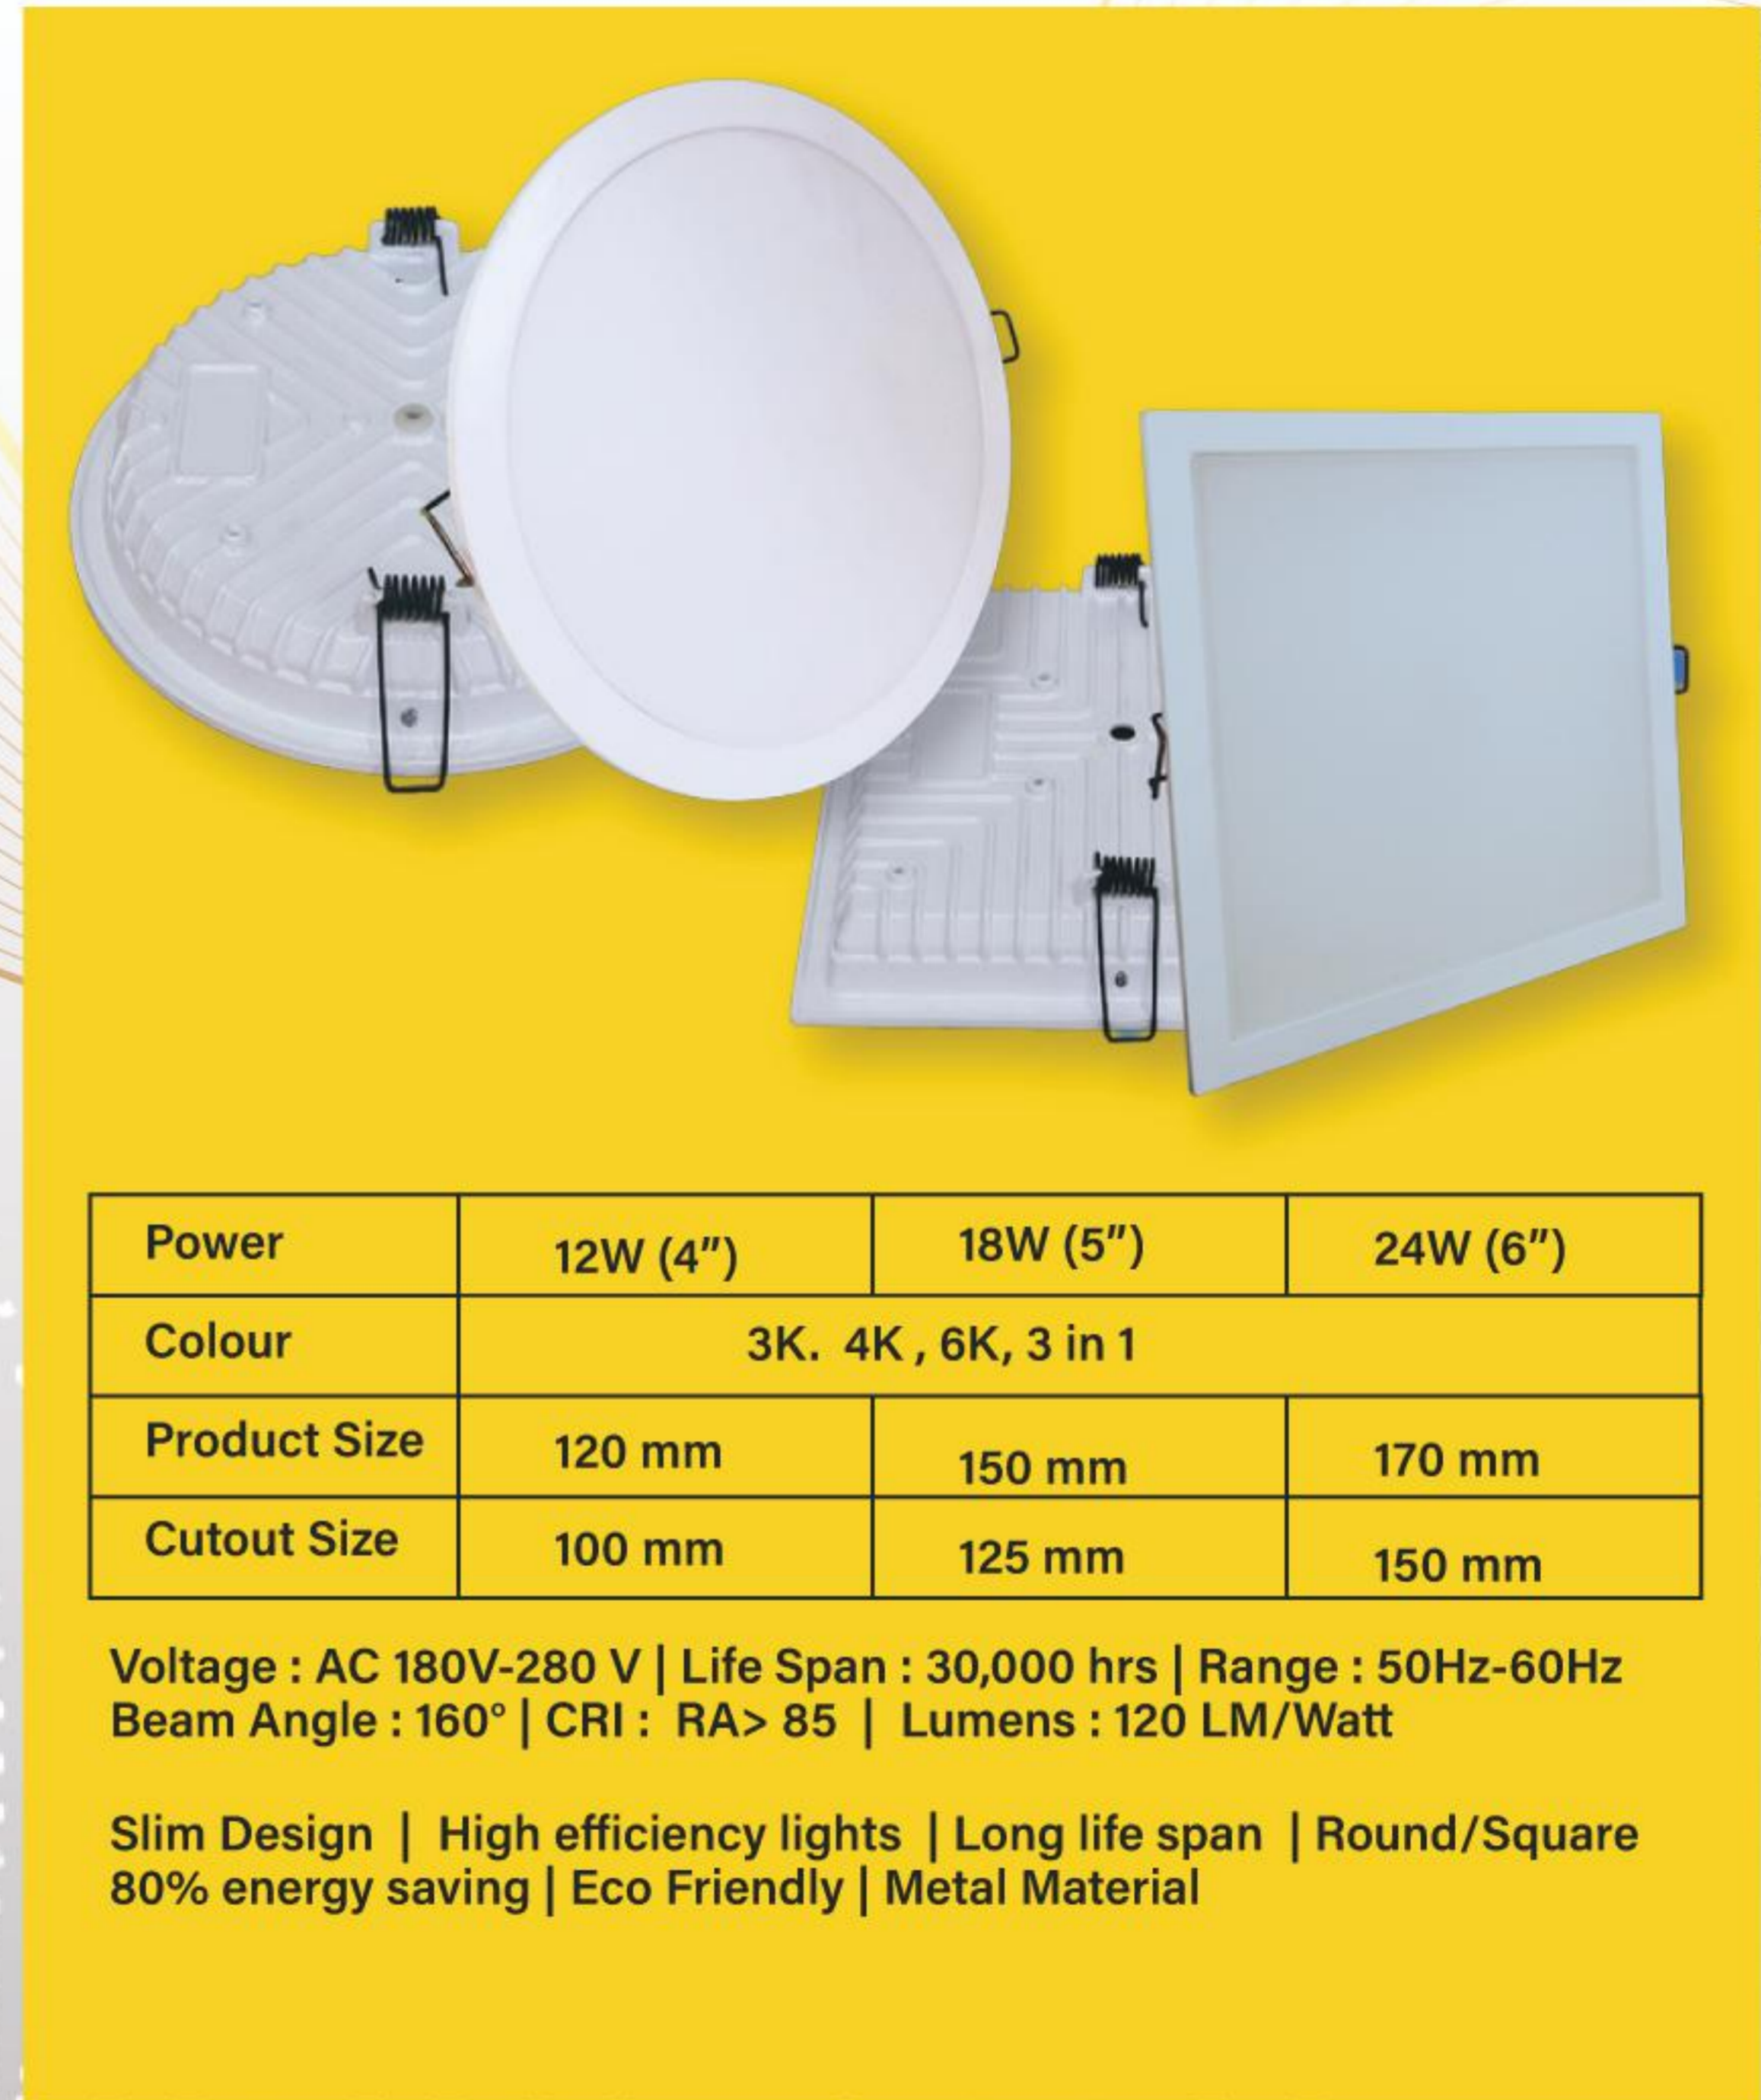

MAK MOON

Panel Lights

Power	8W	8W(3in1)	15W	15W(3in1)	20W	20W(3in1)
Colour	3K, 4K, 6K					
Product Size	120 mm	120 mm	165 mm	165 mm	220 mm	220 mm
Cutout Size	100 mm	100 mm	150 mm	150 mm	200 mm	200 mm

Voltage : AC 180V-280 V | Life Span : 30,000 hrs | Range : 50Hz-60Hz
 Beam Angle : 160° | CRI : RA > 85 | Lumens : 120 LM/Watt

Slim Design | High efficiency lights | Long life span | Round/Square
 80% energy saving | Eco Friendly | PC Material with UV stabilizer

MAK NEW DOWN

Architect Products

Panel Lights

Power	12W (4")	18W (5")	24W (6")
Colour	3K, 4K, 6K, 3 in 1		
Product Size	120 mm	150 mm	170 mm
Cutout Size	100 mm	125 mm	150 mm

MAK DEEP DOWN Architect Products Panel Lights

MAK DEEP DOWN Architect Products Panel Lights

WHITE

BLACK

Power	12W (4")	18W (5")	24W (6")
Colour	3K, 4K, 6K, 3 in 1		
Product Size	125 mm	160 mm	185 mm
Cutout Size	110 mm	133 mm	155 mm

Power	12W (4")	18W (5")	24W (6")
Colour	3K, 4K, 6K, 3 in 1		
Product Size	125 mm	160 mm	185 mm
Cutout Size	110 mm	133 mm	155 mm

Voltage : AC 180V-280V | Life Span : 30,000 hrs | Range : 50Hz-60Hz
Temperature : -20°C to +45°C | CRI : RA> 85 | Beam Angle : 90°